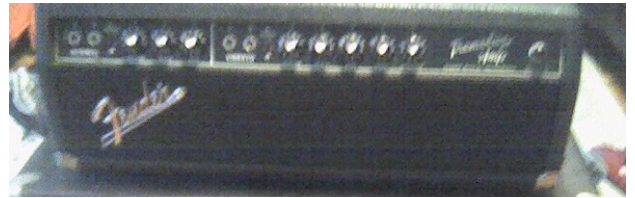

Stolen Equipment

1967 Fender Bassman Amp Head

Black tolex with tweed grill

Serial: **A26652**

1965 Fender Tremolux Amp Head

Black tolex with black grill

Serial: **I03905529**

70's Peavey Classic VT Series 212 Combo amp with Reverb and Phaser

phaser is stuck on unless all settings are at 0

reverb doesn't work

footswitch was not stolen so it won't be with the amp

Color Sound 45 bass amp

Large combo bass amp

Orange detailing and lettering

oddball wiring on back pannel to allow a line out

Mixer: 12 Channel large wooden cabinet. off-brand (Celebrity?)

Old and beat up 2 Channell EQ

Any info please call **Drew Stevenson 651-208-9102**

St. Paul Police **Case Number 08-004-296**

actual pic of the stolen tremolux